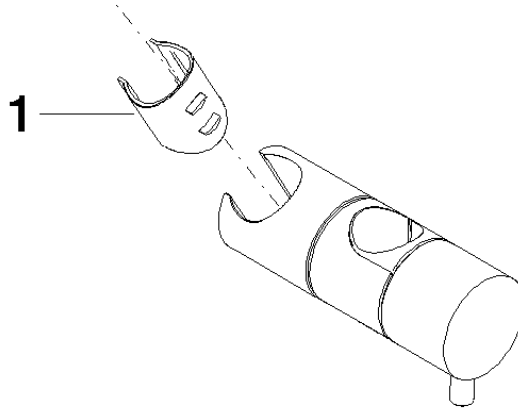

12 570 970

• for pipe diameter 23.5 mm

Fits: IMO, LULU, MADISON, MEM, TARA,  
CL.1, LISSÉ, VAIA, META, CYO

	Chrome	12 570 970-00
	Brushed Platinum	12 570 970-06
	Platinum	12 570 970-08
	Dark Chrome	12 570 970-19
	Light Gold	12 570 970-26
	Brushed Light Gold	12 570 970-27
	Brushed Durabronze (23kt Gold)	12 570 970-28
	Matte Black	12 570 970-33
	Brushed Bronze	12 570 970-42
	Brushed Champagne (22kt Gold)	12 570 970-46
	Champagne (22kt Gold)	12 570 970-47
	Brushed Chrome	12 570 970-93
	Brushed Dark Platinum	12 570 970-99

12 570 970

mm [inches]

12 570 970

Parts for other  
finishes can be found  
here: Brushed  
Platinum

### Spare parts list

No.	Item Number	Name	Quantity used	Delivery time
1	09 12 12 217 90	sleeve	1	2